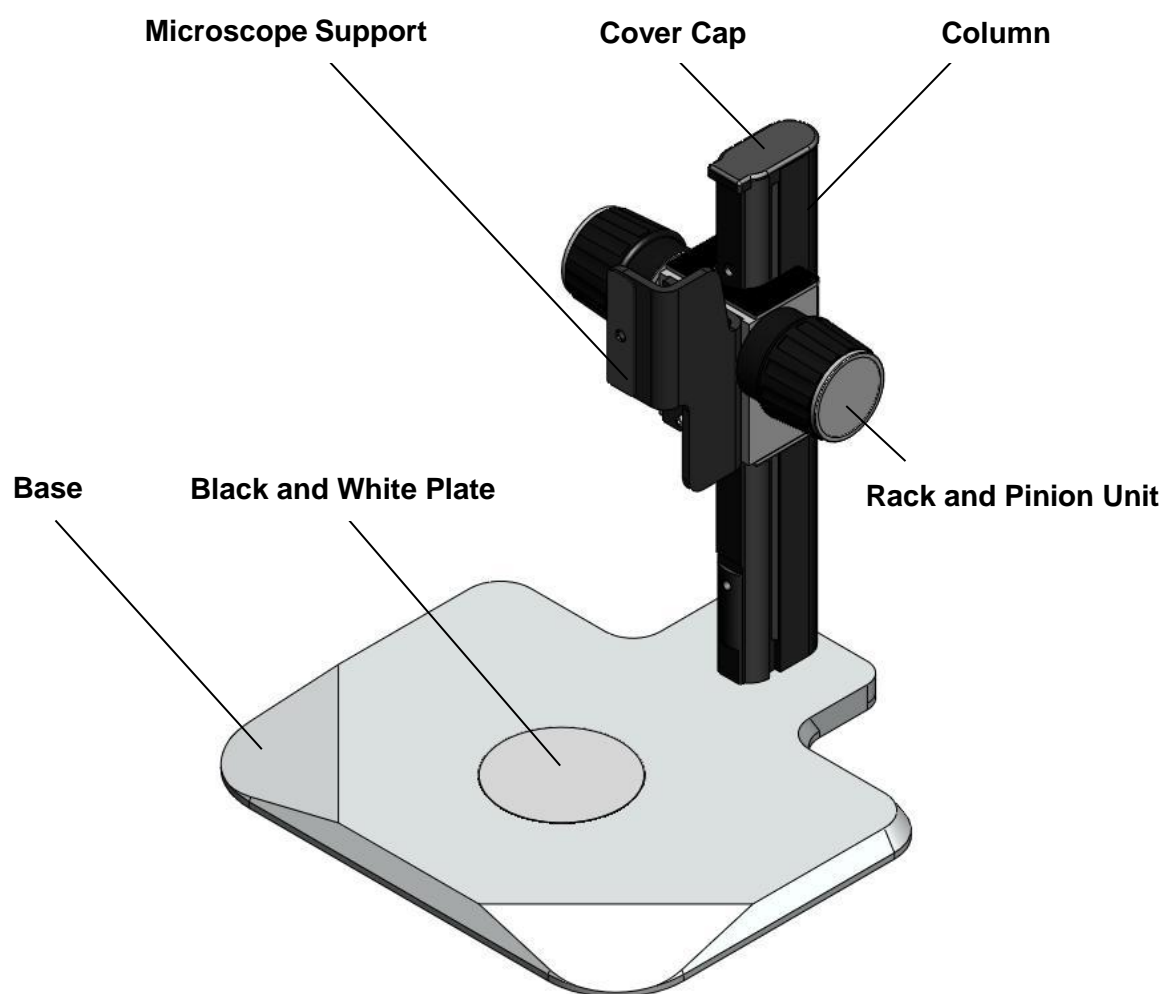

Instructions Manual

Focusing Stand

This manual describes how to install the Focusing Stand

Installation

Please follow the installation instructions below.

1. Place the Base on an even table by the side, use the included allen key to fasten the four screws on the bottom of the Column.

2. Install the Microscope Support Adapter on the Rack and Pinion Unit, and tighten the three screws.

3. Slide in the Black and White Plate in the middle of the Base by pushing the spring on side.

4. Cover the top with the Cover Cap.
5. Put the Focusing Stand on an even table after installation. Install the camera onto the adapter, and fasten the screw.