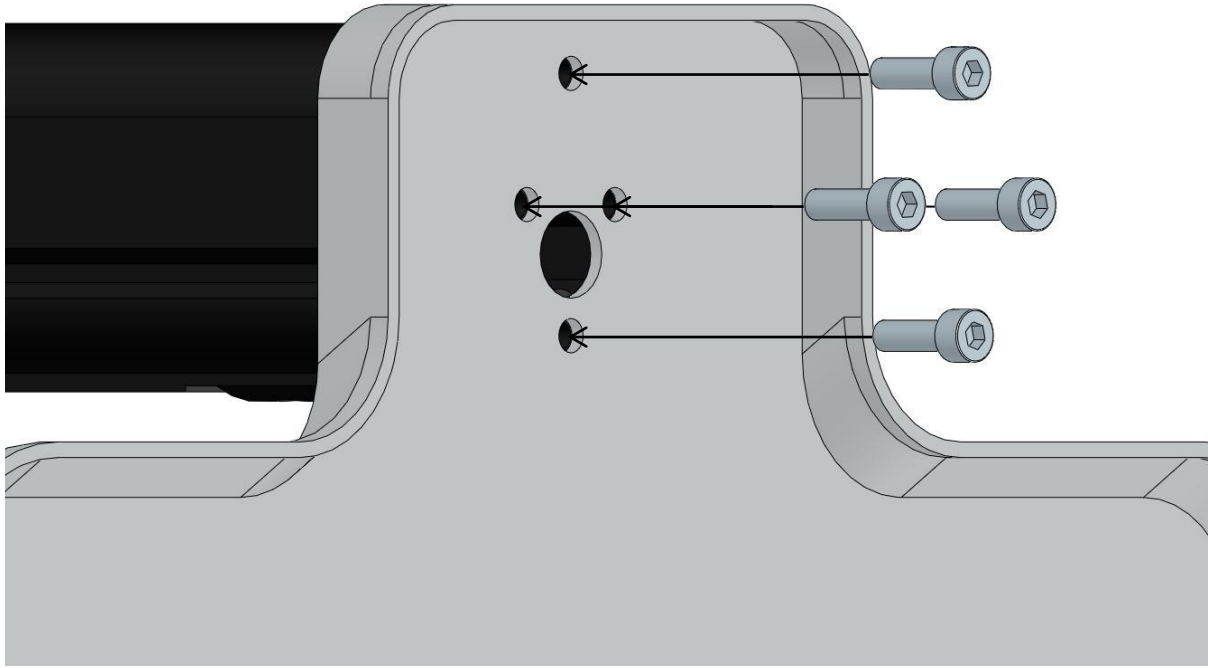

Instructions Manual

Focusing Stand

This manual describes how to install the Focusing Stand

Installation

Please follow the installation instructions below.

1. Place the Base on an even table by the side, use the included allen key to fasten the four screws on the bottom of the Column.

2. Install the Microscope Support Adapter on the Rack and Pinion Unit, and tighten the three screws.

3. Slide in the Black and White Plate in the middle of the Base by pushing the spring on side.

4. Cover the top with the Cover Cap.
5. Put the Focusing Stand on an even table after installation. Install the camera onto the adapter, and fasten the screw.