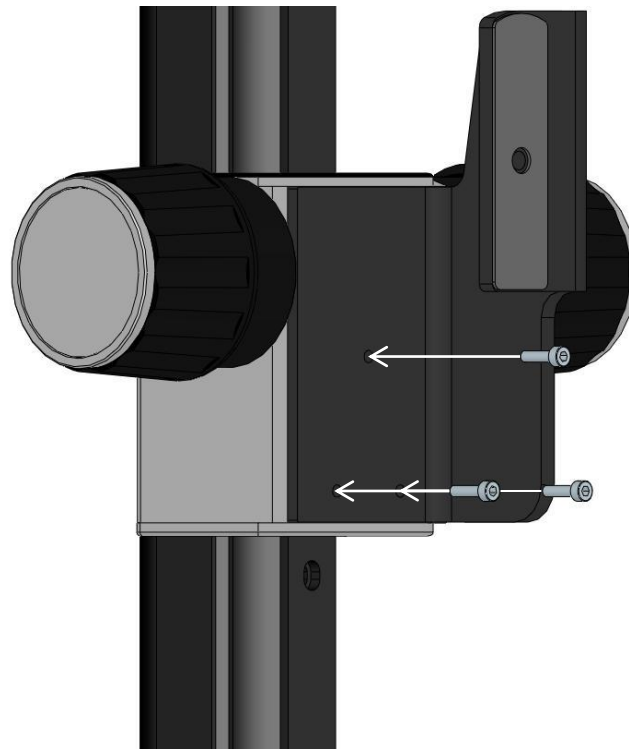

Instructions Manual

Focusing Stand

This manual describes how to install the Focusing Stand

Installation

Please follow the installation instructions below.

1. Place the Base on an even table by the side, use the included allen key to fasten the four screws on the bottom of the Column.

2. Install the Microscope Support Adapter on the Rack and Pinion Unit, and tighten the three screws.

3. Slide in the Black and White Plate in the middle of the Base by pushing the spring on side.

4. Cover the top with the Cover Cap.
5. Put the Focusing Stand on an even table after installation. Install the camera onto the adapter, and fasten the screw.