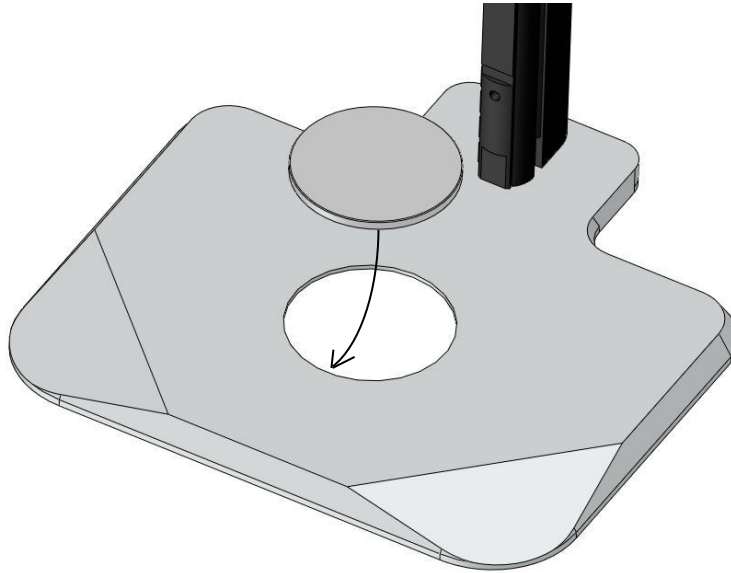

Instructions Manual

Focusing Stand

This manual describes how to install the Focusing Stand

Installation

Please follow the installation instructions below.

1. Place the Base on an even table by the side, use the included allen key to fasten the four screws on the bottom of the Column.

2. Install the Microscope Support Adapter on the Rack and Pinion Unit, and tighten the three screws.

3. Slide in the Black and White Plate in the middle of the Base by pushing the spring on side.

4. Cover the top with the Cover Cap.
5. Put the Focusing Stand on an even table after installation. Install the camera onto the adapter, and fasten the screw.